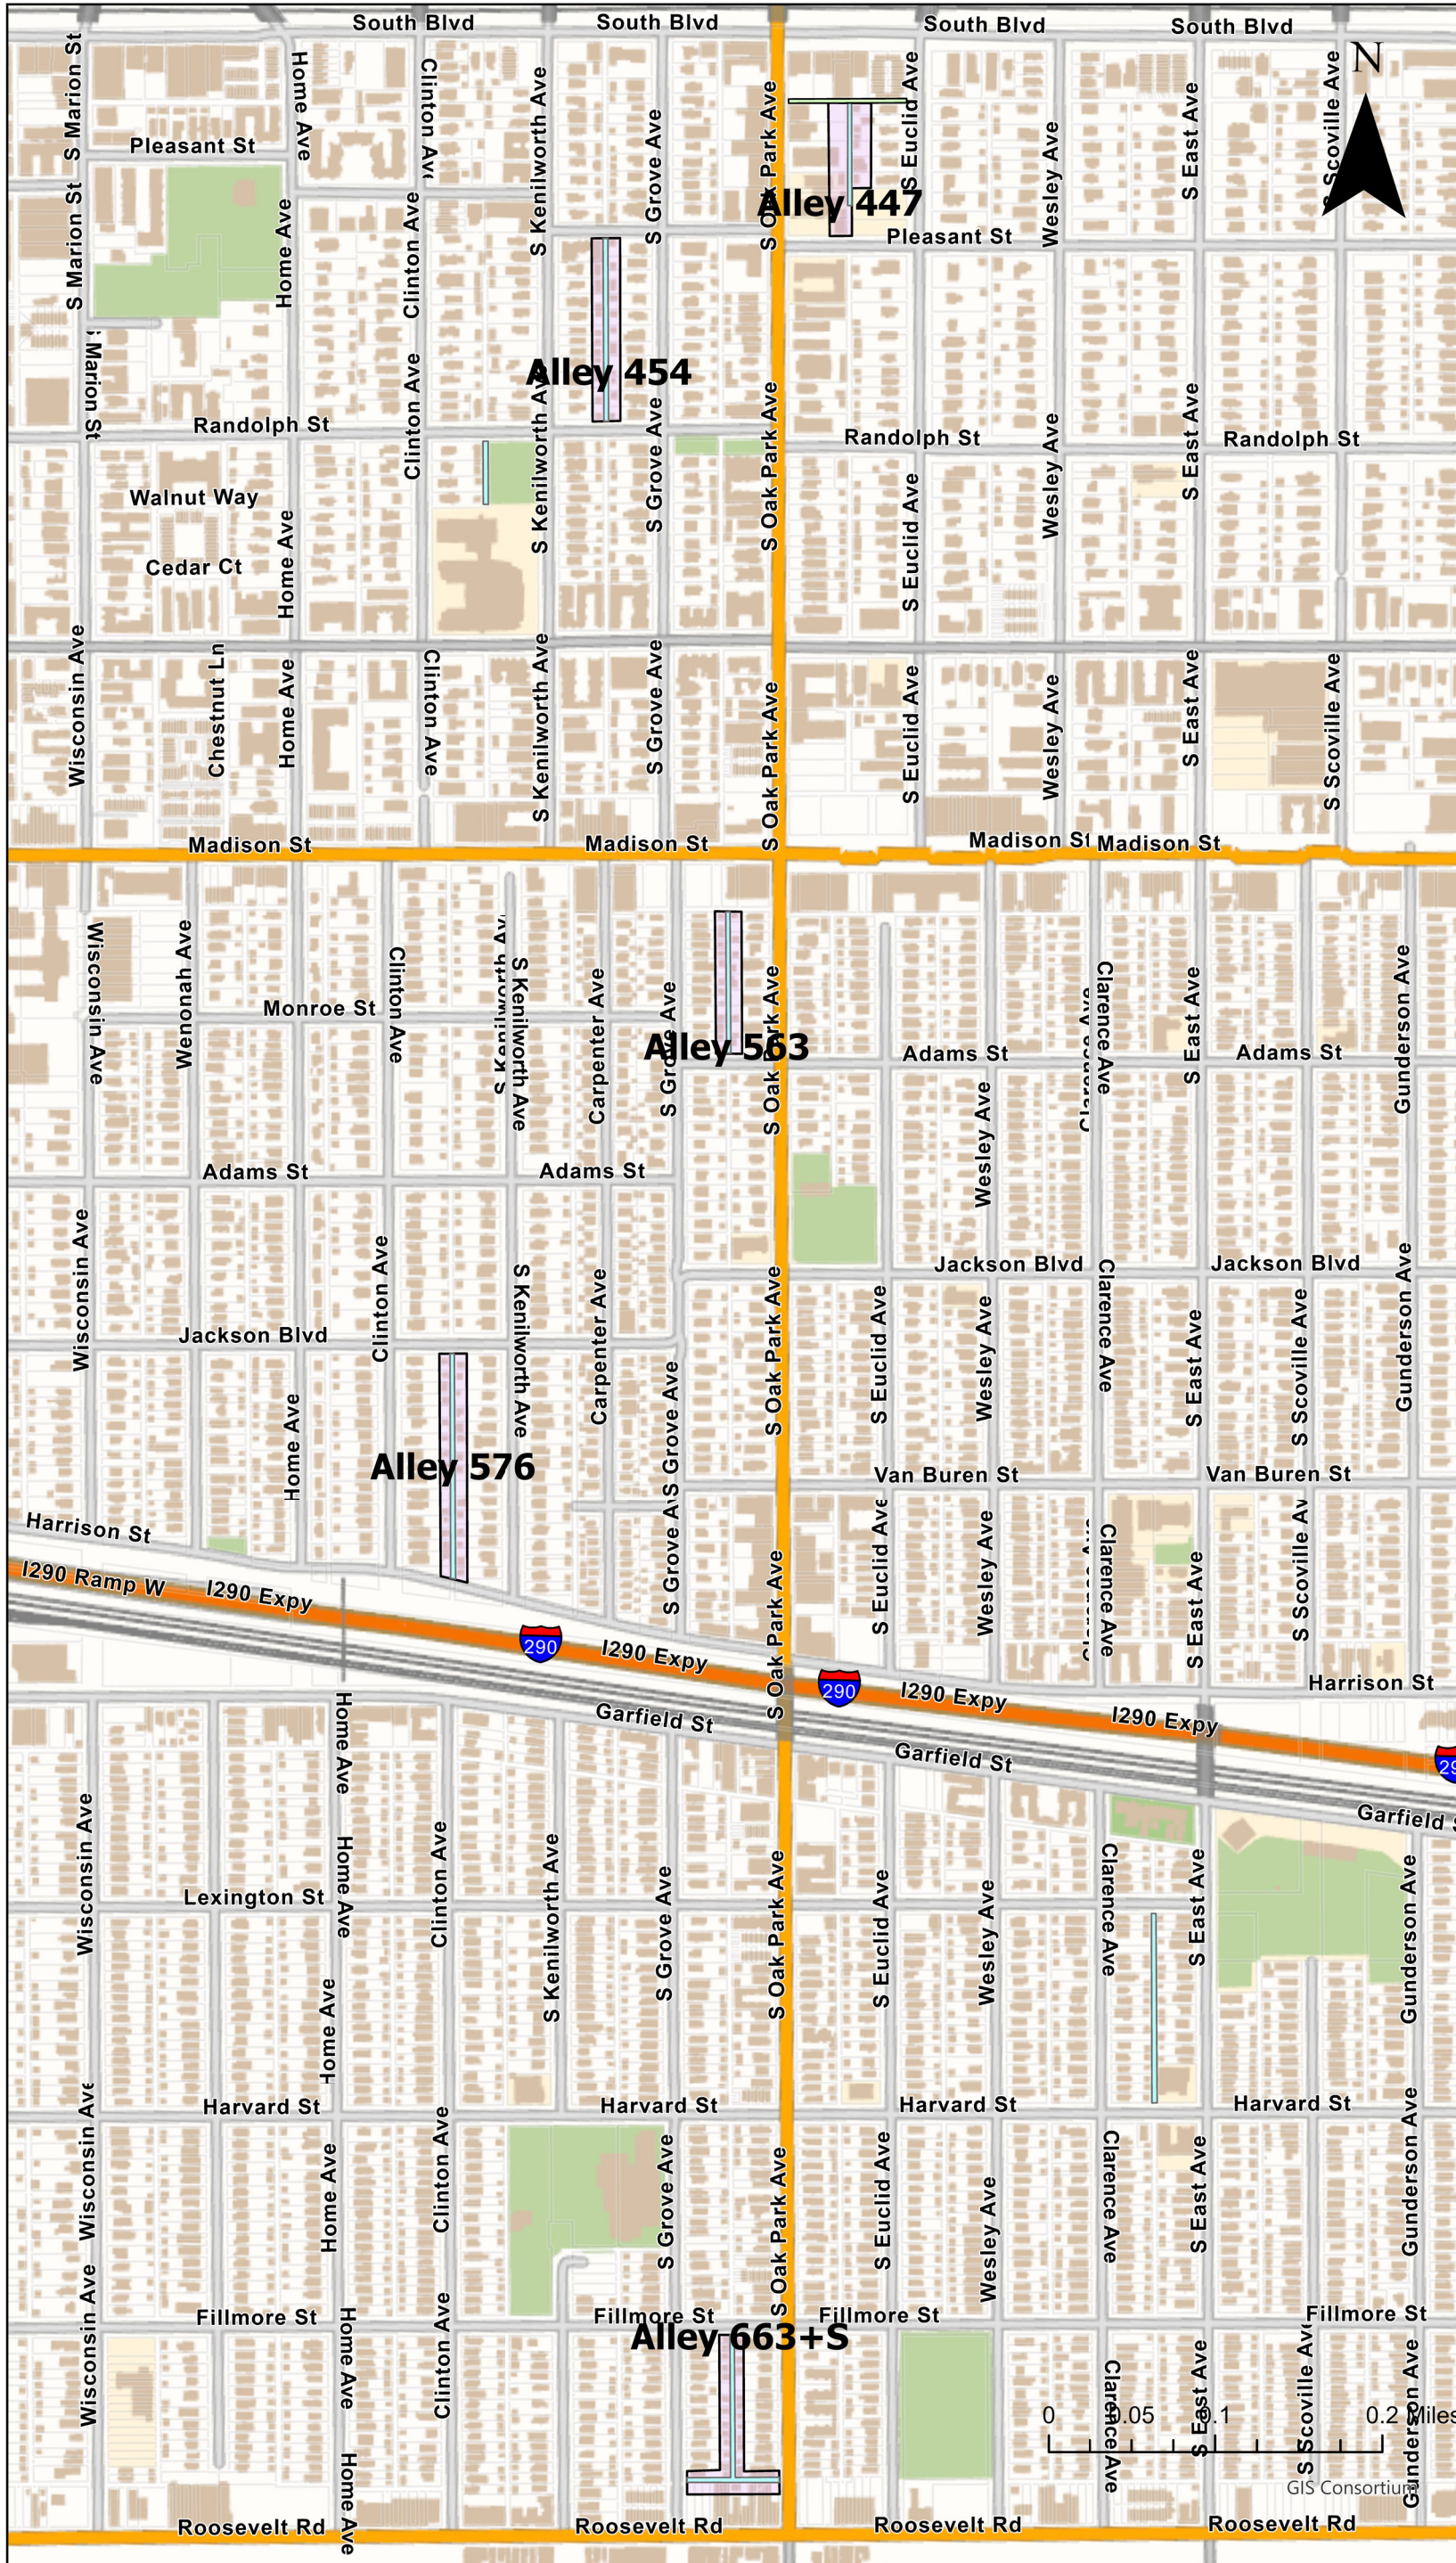

2025 MWRD GI Partnership Program All Locations

- DesignArea
- DrainageArea
- ExistingGI

User: ckim
Date Saved:
2/24/2025 8:54