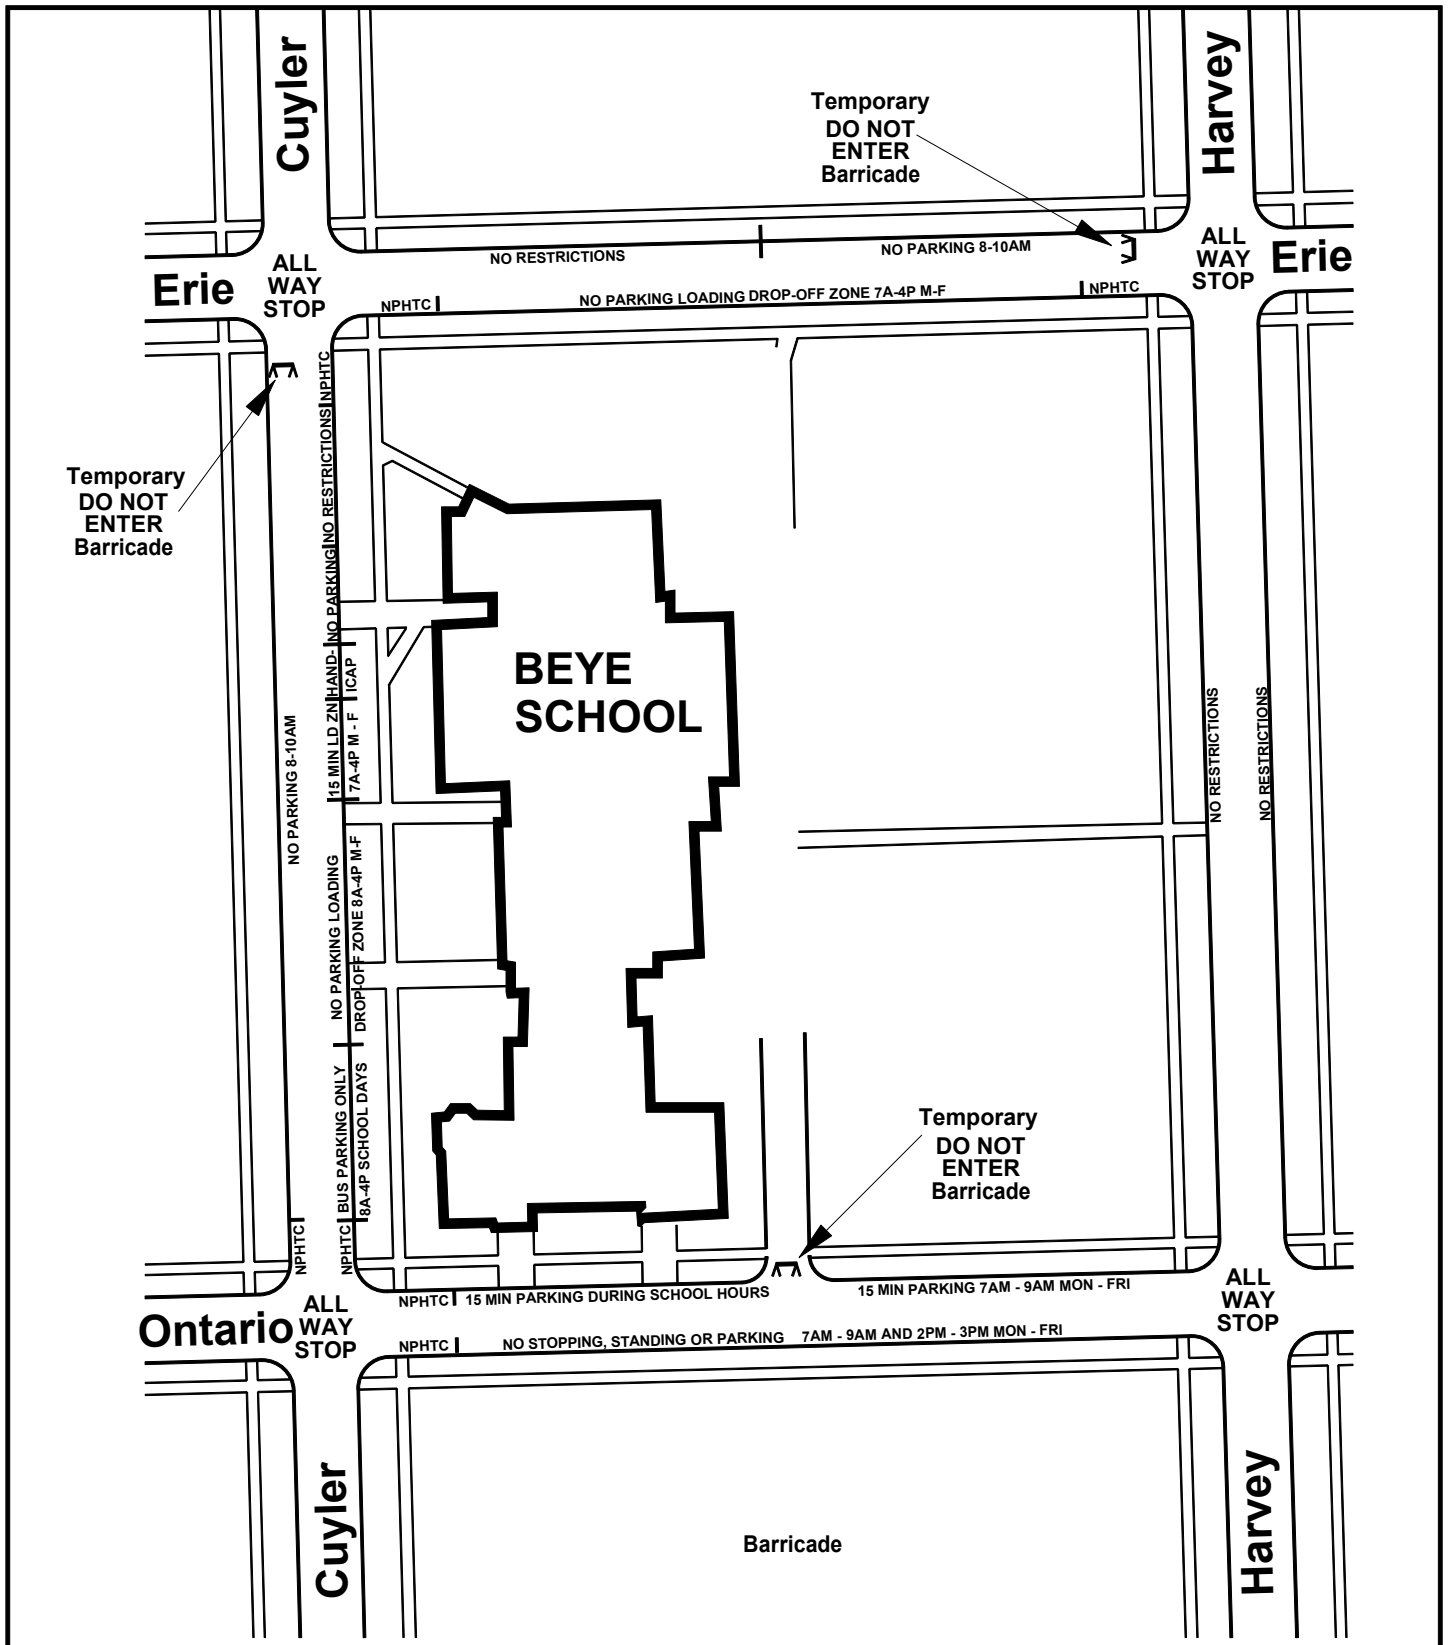

SUPERIOR ST

Beye School

N CUYLER AVE

Beye School Playground

N HARVEY AVE

200 Block of N Lombard Ave

N LOMBARD AVE

N TAYLOR AVE

ERIE ST

N HUMPHREY AVE

ERIE CT

ONTARIO ST

Aerial View of the 200 Block of North Lombard Avenue and Neighboring Area

**Engineering
Division**

Scale: 1" = Ft.
By: MJK Date: 07/20/05

**TRAFFIC SAFETY PLAN
BEYE SCHOOL**