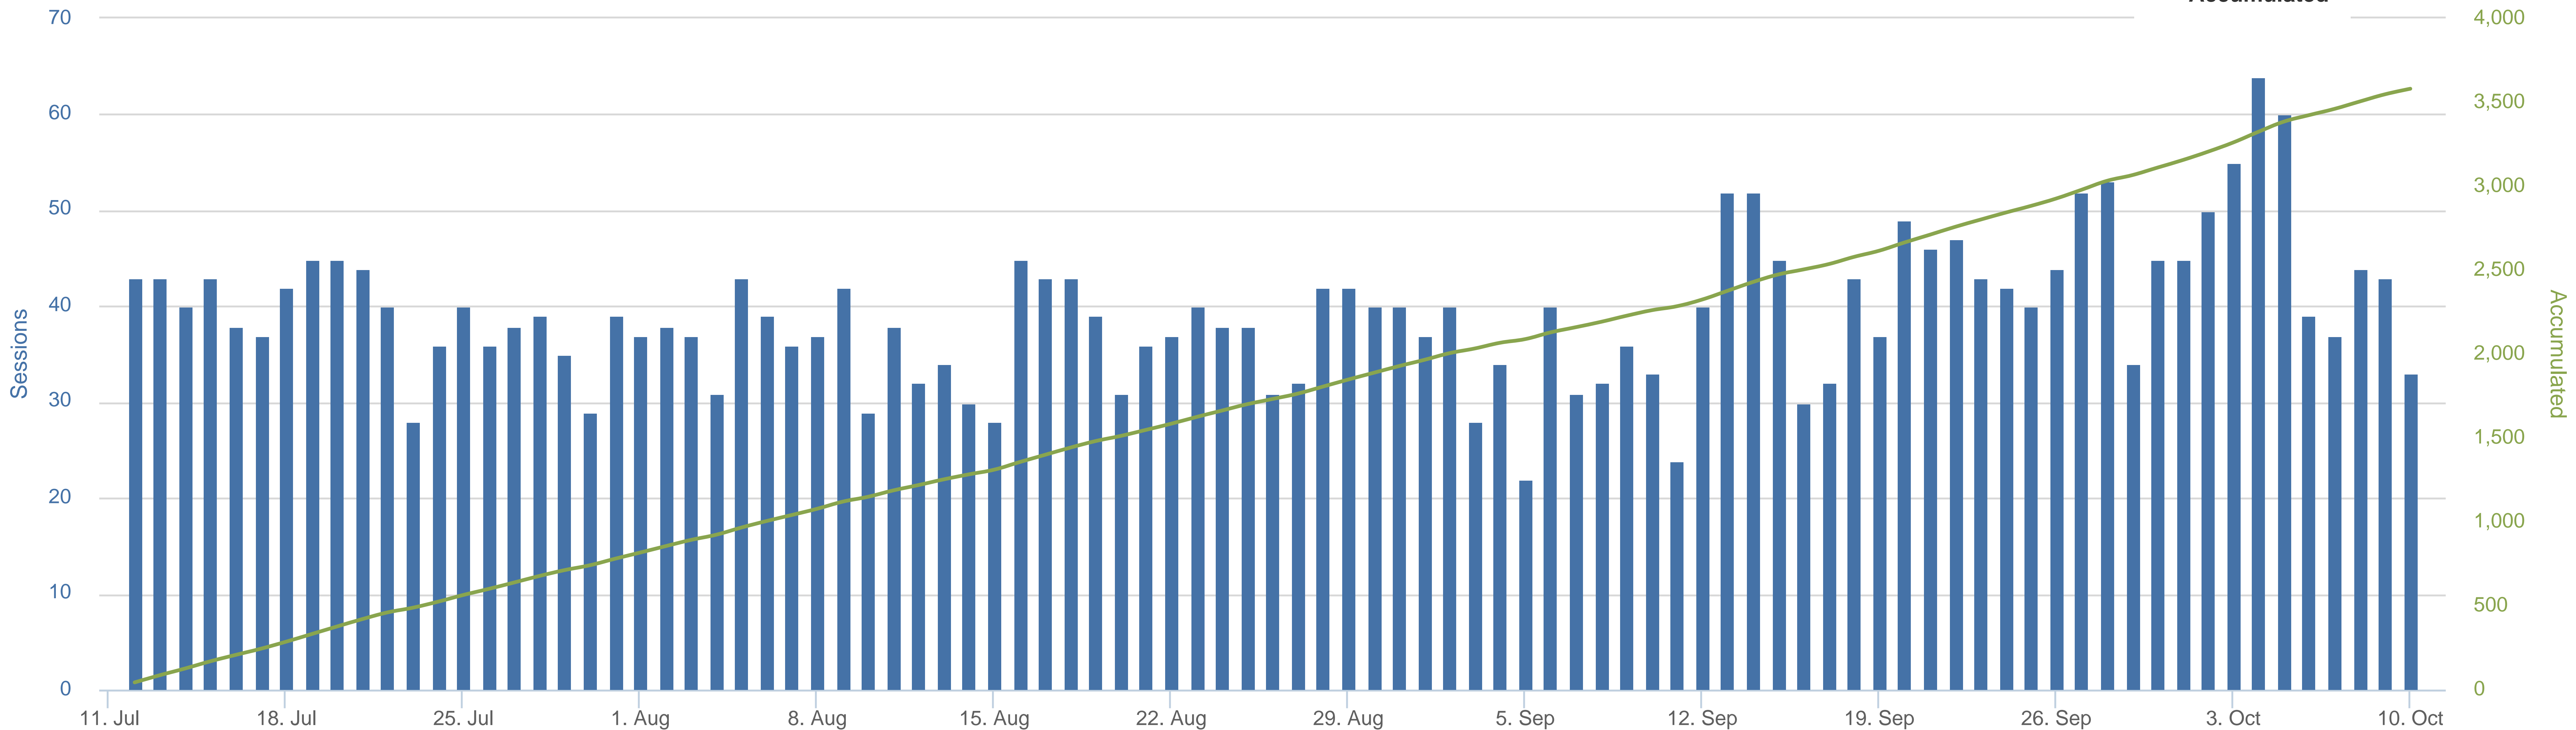

GHG Savings Last 90 Days

■ GHG Savings (kg)
— Accumulated (kg)

GHG Savings Last 365 Days

■ GHG Savings (kg)
— Accumulated (kg)

Sessions Last 90 Days

Sessions
Accumulated

Sessions Last 365 Days

Sessions
Accumulated