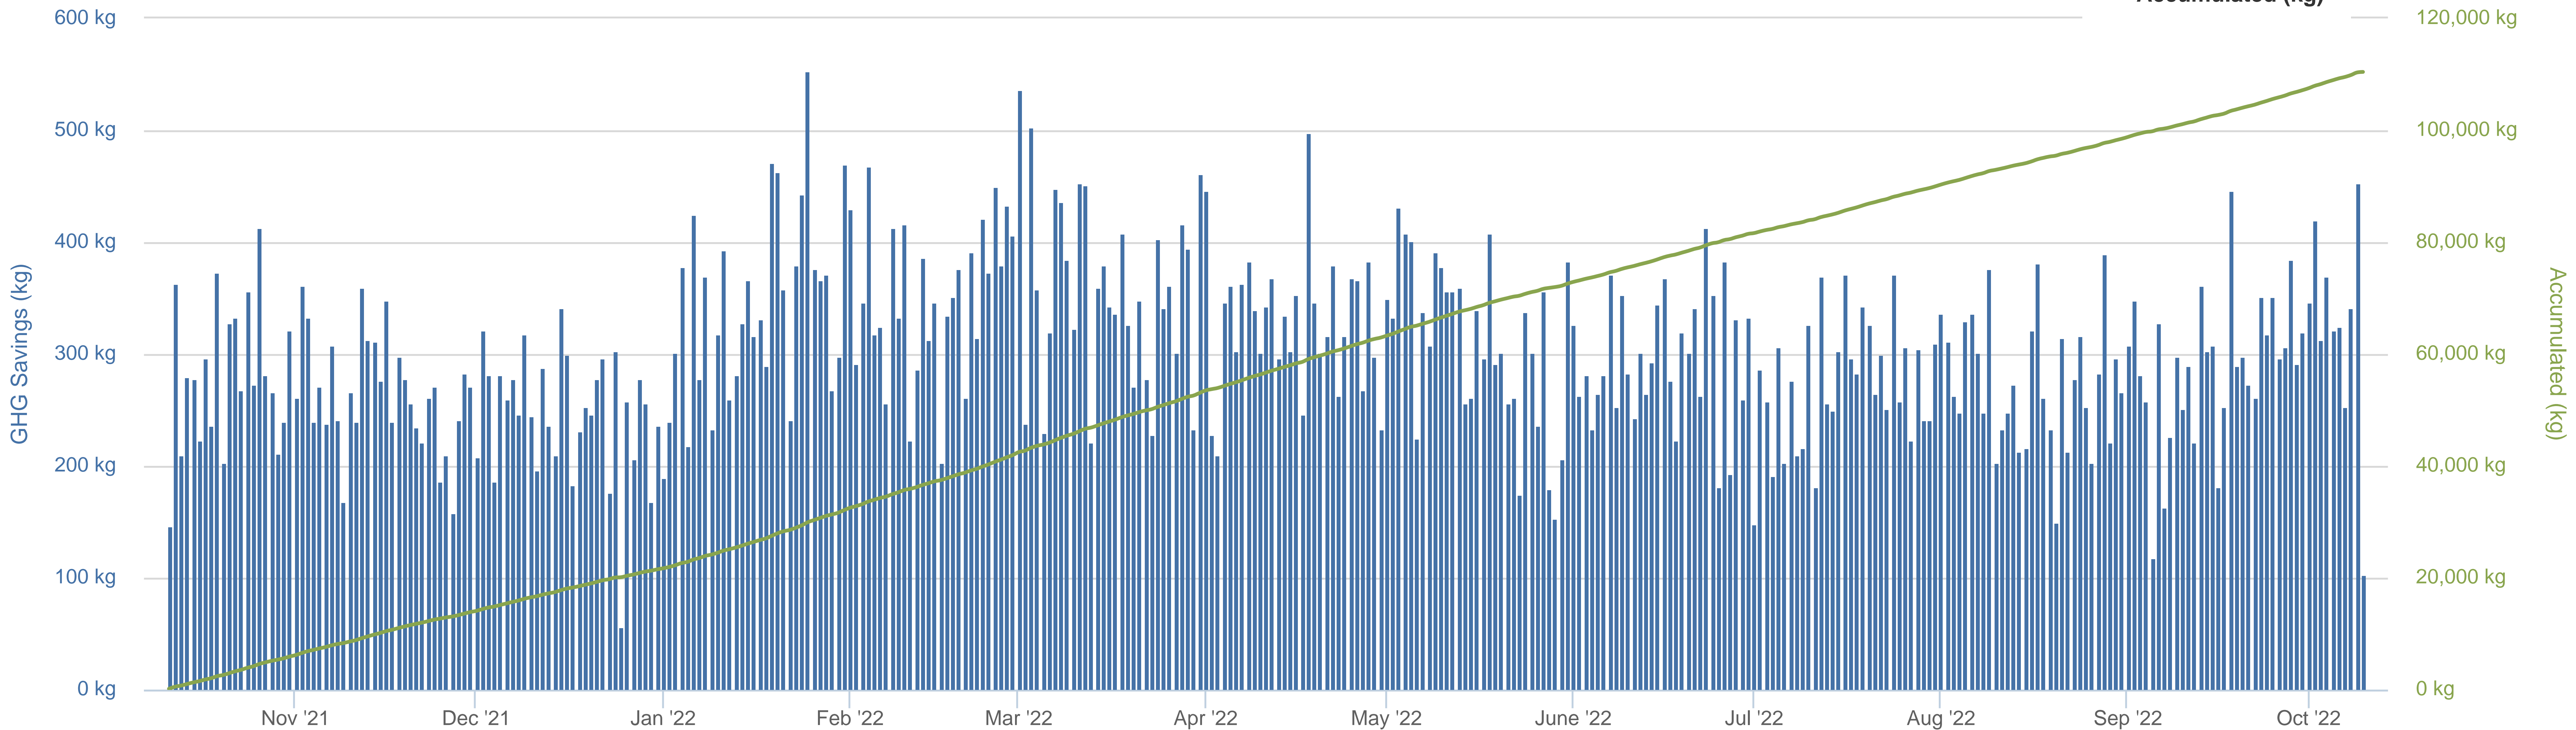

GHG Savings Last 90 Days

■ GHG Savings (kg)
— Accumulated (kg)

GHG Savings Last 365 Days

■ GHG Savings (kg)
— Accumulated (kg)

Sessions Last 90 Days

Sessions
Accumulated

Sessions Last 365 Days

Sessions
Accumulated