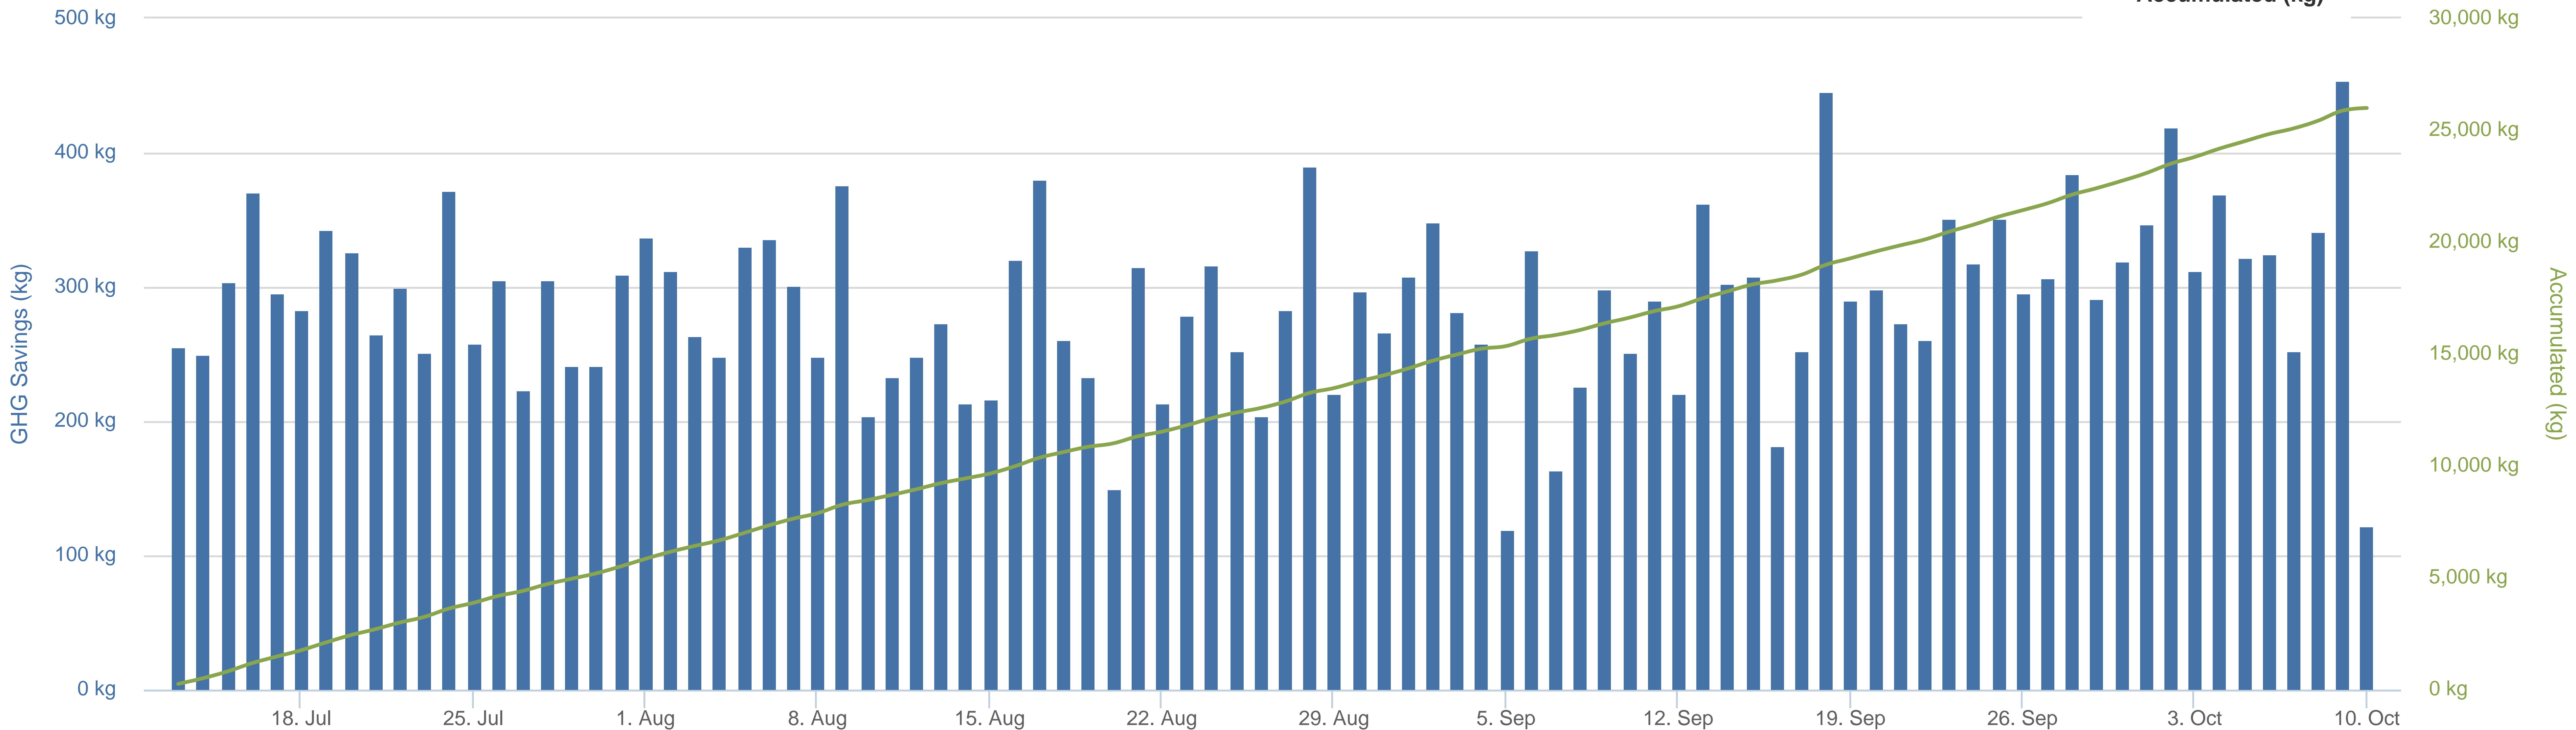

GHG Savings Last 90 Days

■ GHG Savings (kg)
— Accumulated (kg)

GHG Savings Last 365 Days

■ GHG Savings (kg)
— Accumulated (kg)

Sessions Last 90 Days

Sessions
Accumulated

Sessions Last 365 Days

Sessions
Accumulated