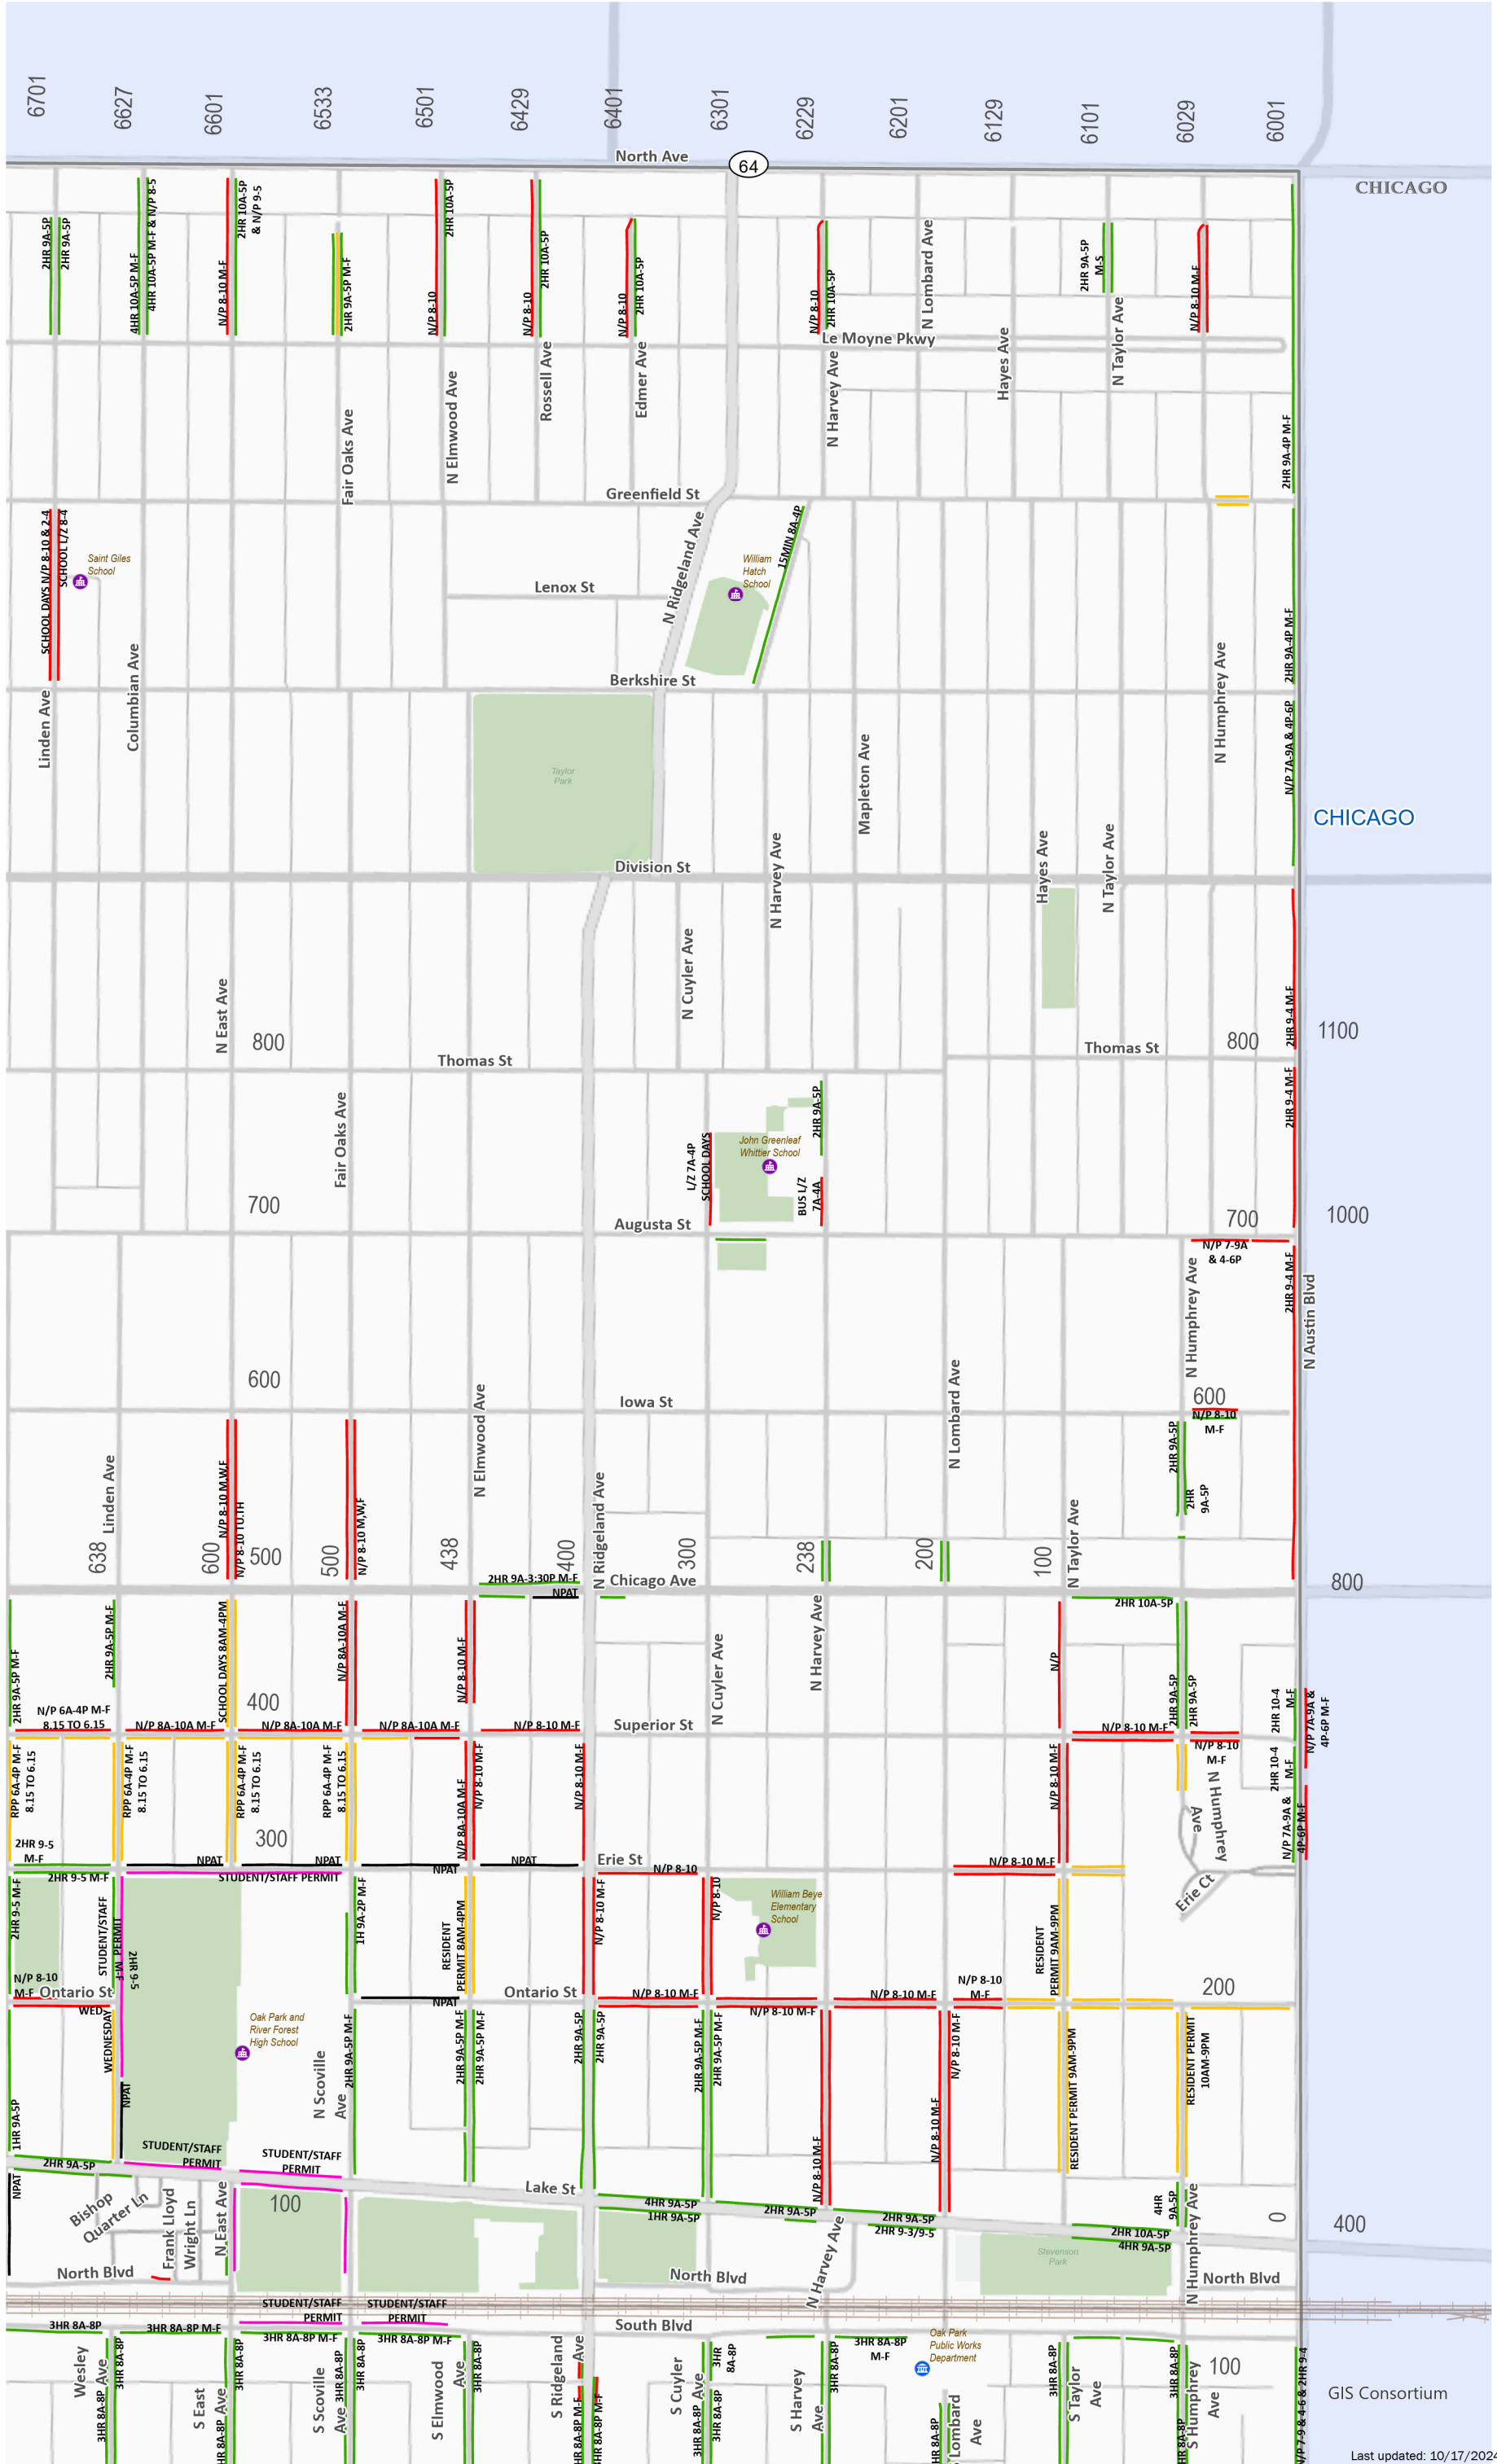

Northeast Daytime Parking Restrictions

Legend

- █ Time Restrictions
- █ Time Limits
- No Parking Anytime
- Resident Permit Parking
- Non-Resident Permit Parking
- PPOP Staff Permit Parking

** This map is a graphic representation of the parking areas. Always park in areas designated by signs in the field and follow applicable guidelines.

N
W   E
S

0   290   580
Feet

1:7,000