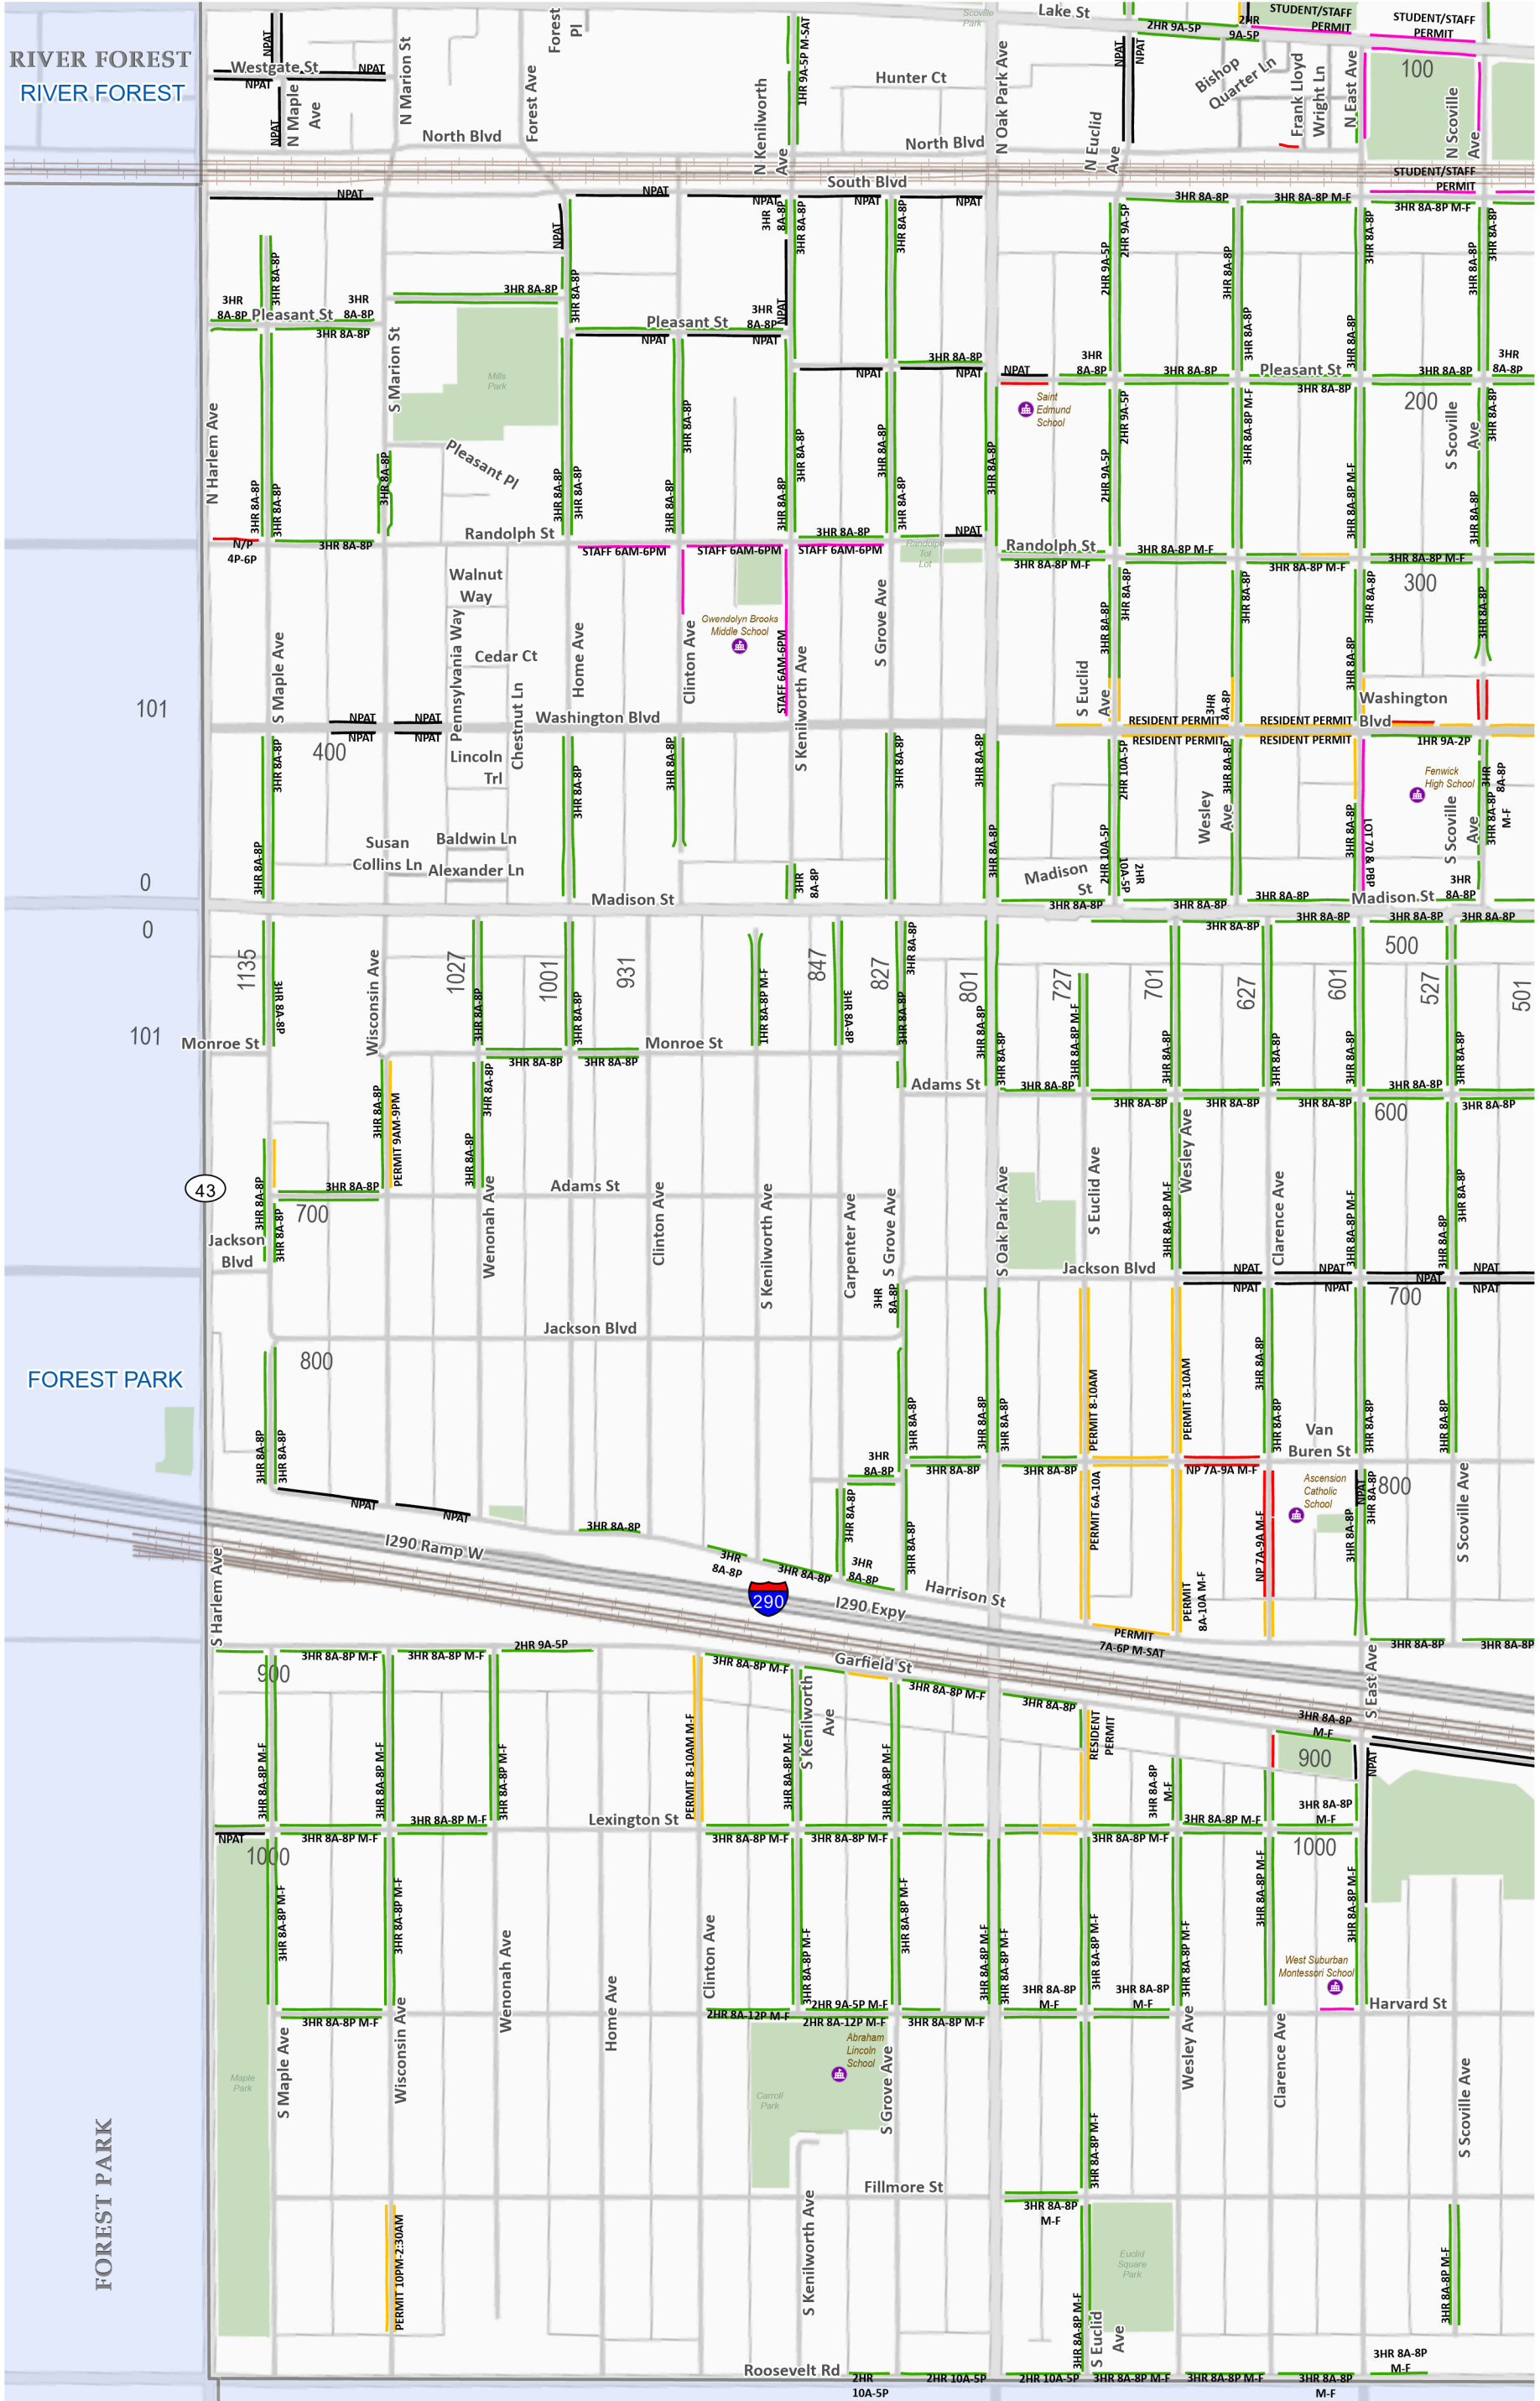

Southwest Daytime Parking Restrictions

Legend

- █ Time Restrictions
- █ Time Limits
- No Parking Anytime
- Resident Permit Parking
- Non-Resident Permit Parking
- PDOP Staff Permit Parking

** This map is a graphic representation of the parking areas. Always park in areas designated by signs in the field and follow applicable guidelines.

1:7,000