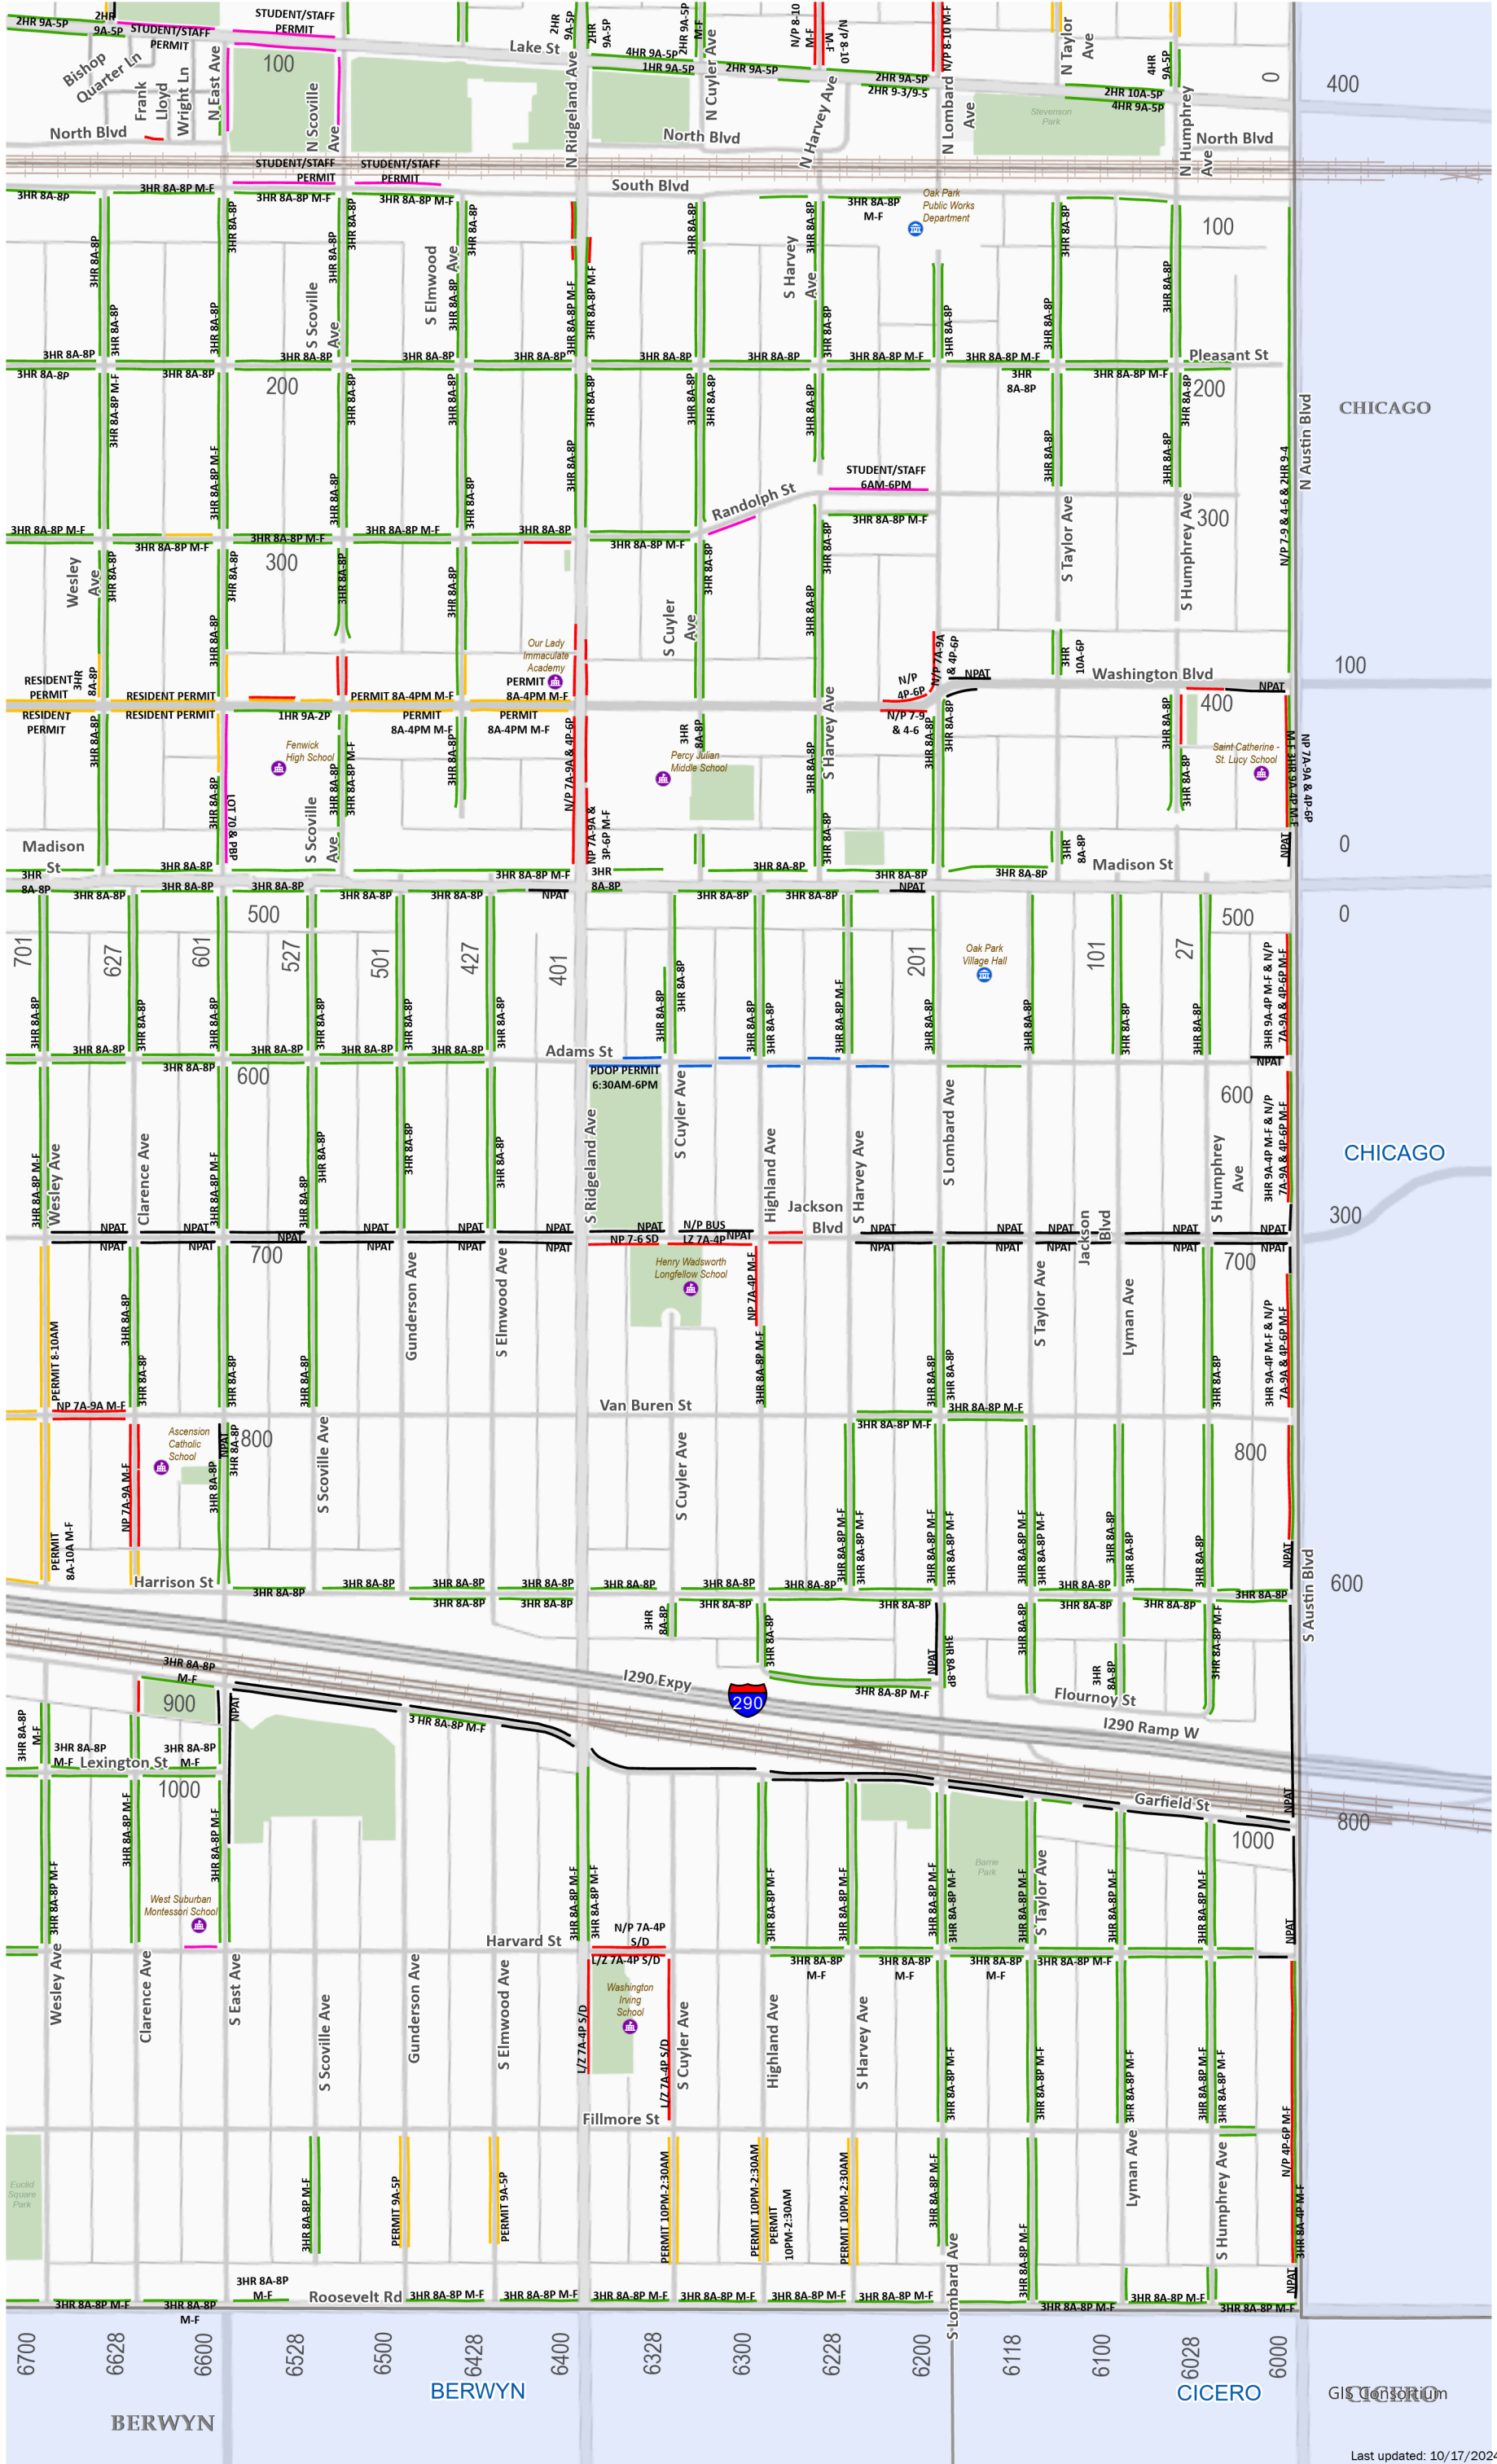

Village of Oak Park

Southeast Daytime Parking Restrictions

Legend

- █ Time Restrictions
- █ Time Limits
- █ No Parking Anytime
- █ Resident Permit Parking
- █ Non-Resident Permit Parking
- █ PDOP Staff Permit Parking

** This map is a graphic representation of the parking areas. Always park in areas designated by signs in the field and follow applicable guidelines.

0 290 580
Feet

1:7,000