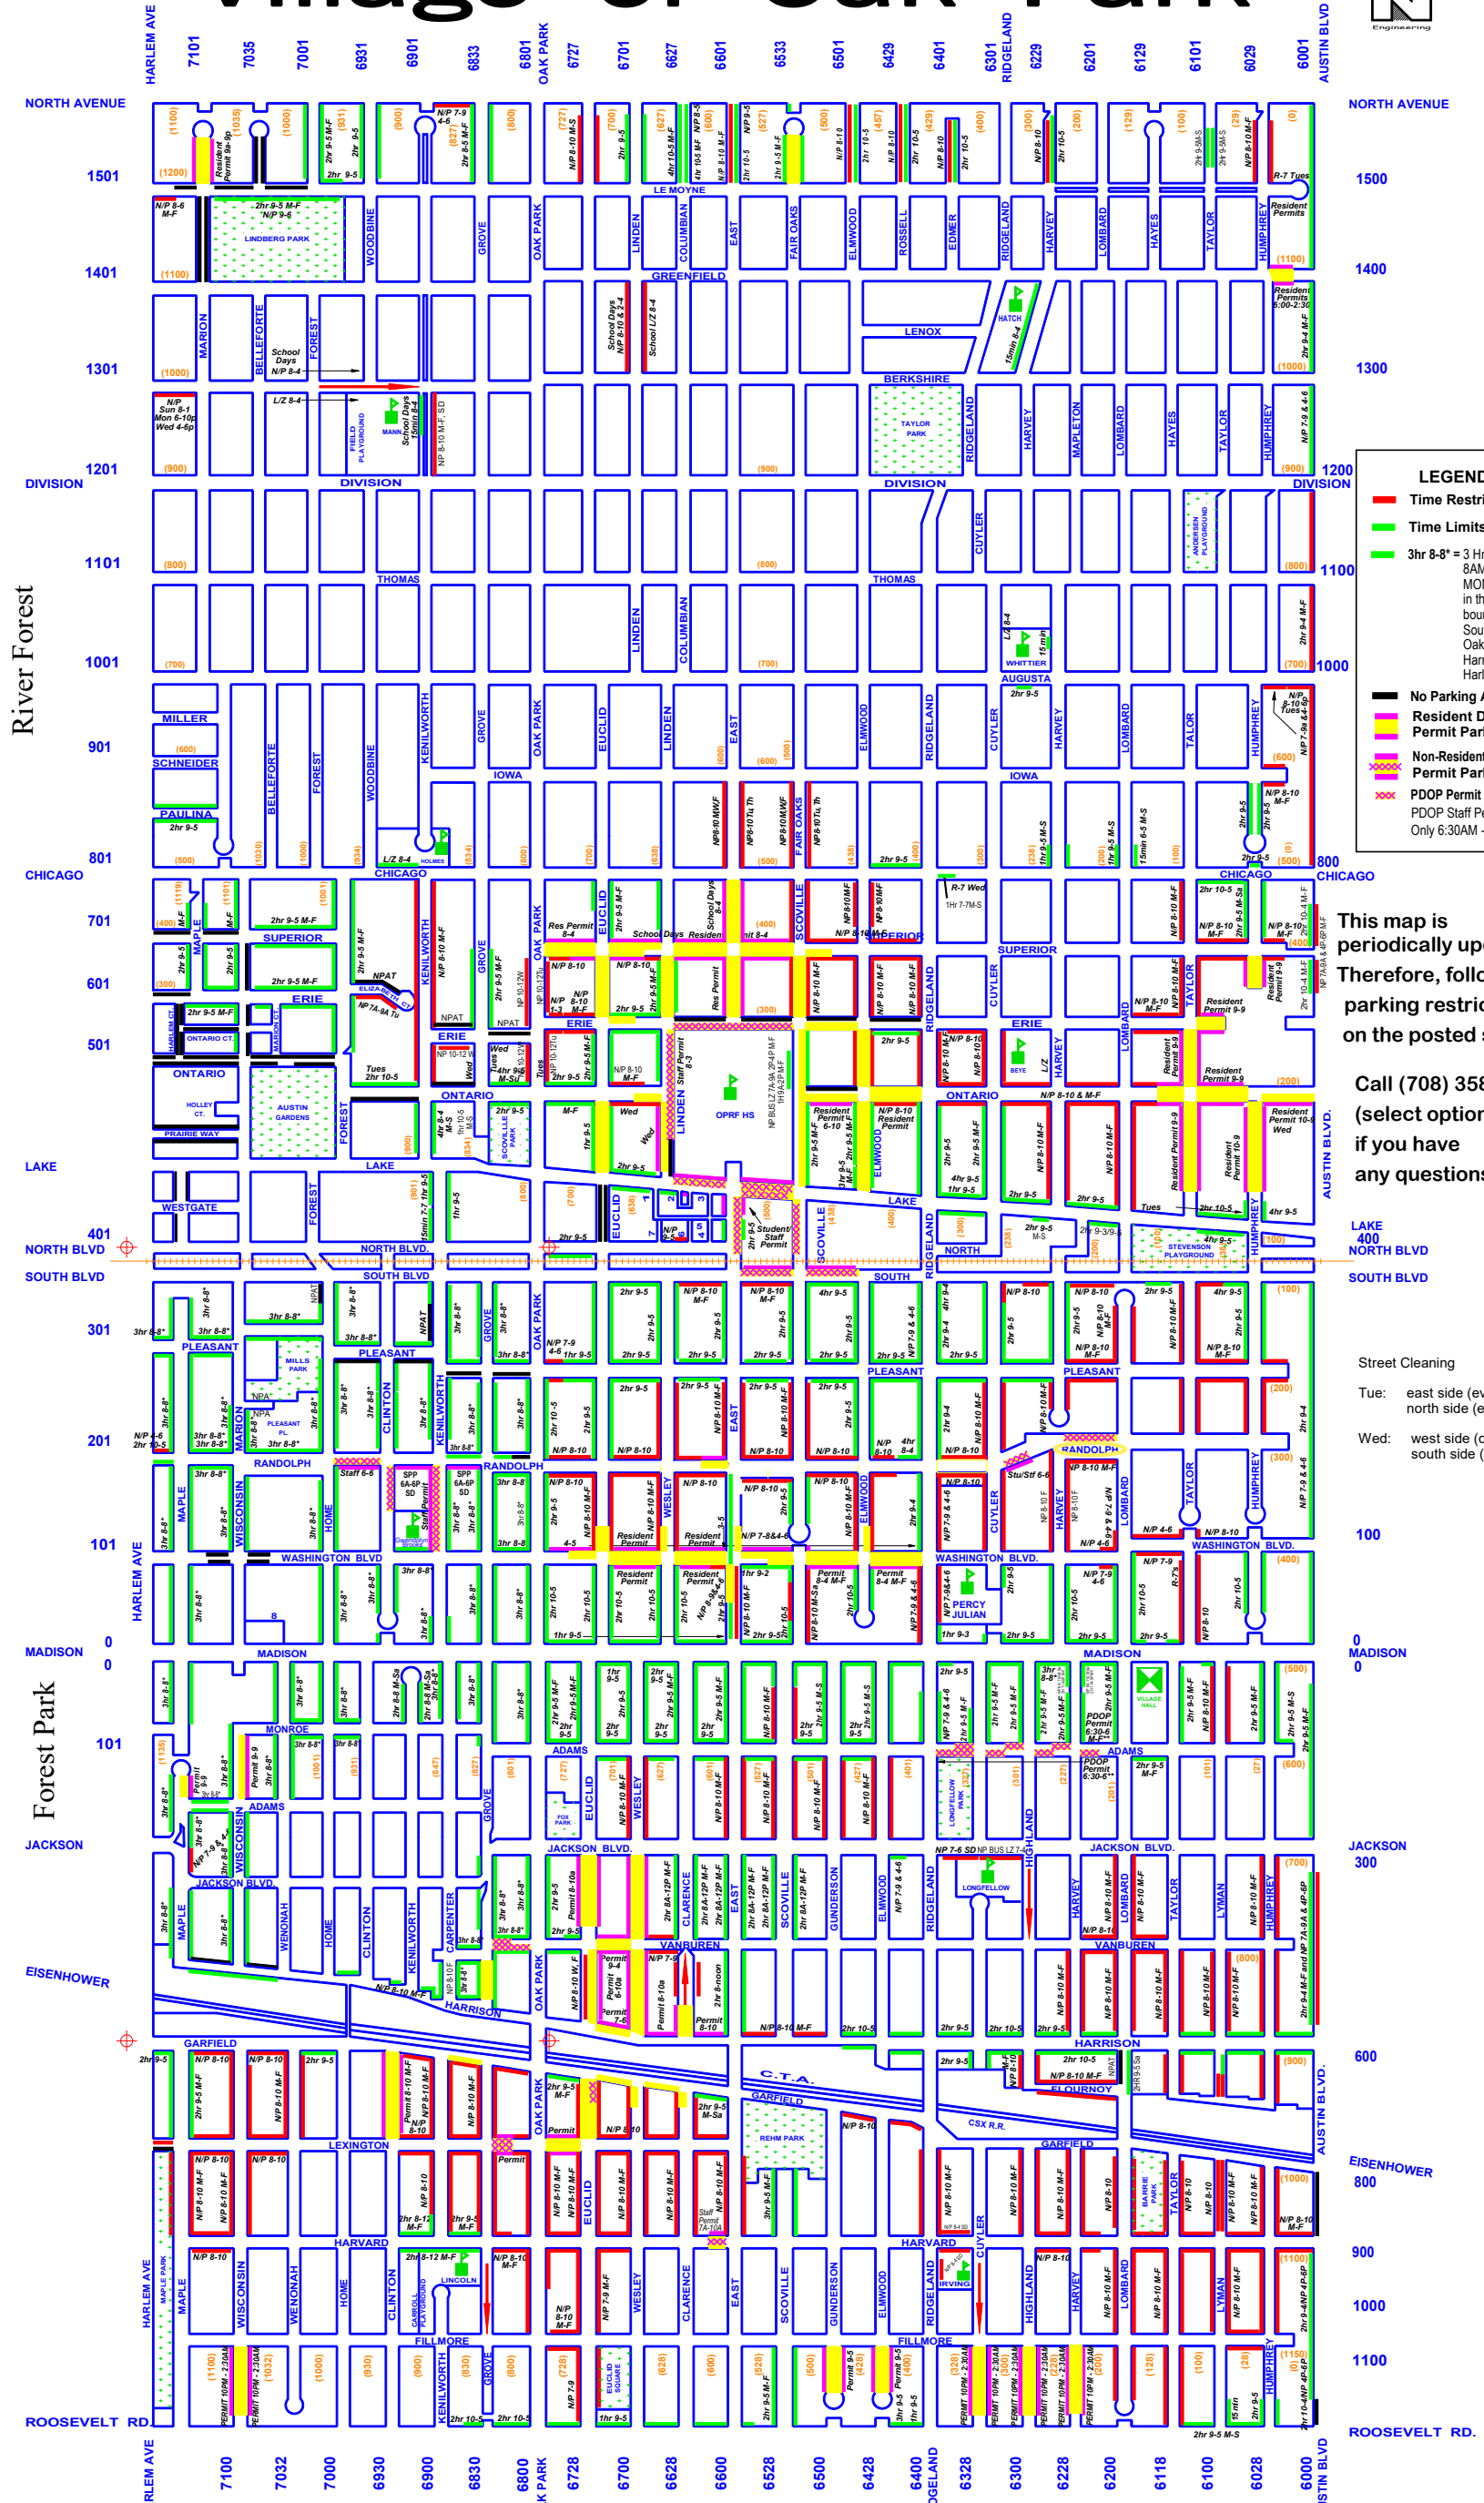

Village of Oak Park

LEGEND

- █ Time Restrictions
- █ Time Limits
- █ 3hr 8-8* = 3 Hr Parking 8AM - 8PM MON - FRI in the area bounded by South Blvd. & Oak Park Ave. & Harrison St. & Harlem Ave.
- No Parking Anytime
- Resident Daytime Permit Parking
- Non-Resident Daytime Permit Parking
- PDOP Permit 6:30-6** = PDOP Staff Permit Parking Only 6:30AM - 6PM MON-FRI

This map is periodically updated. Therefore, follow the parking restrictions on the posted signs.

Call (708) 358-7275 (select option 4) if you have any questions

Street Cleaning
 Tue: east side (even) north side (even)
 Wed: west side (odd) south side (odd)

Berwyn Daytime Parking Restrictions Cicero

This map is periodically updated. Therefore, follow the parking restrictions on the posted signs.

Revised on 07/31/2023