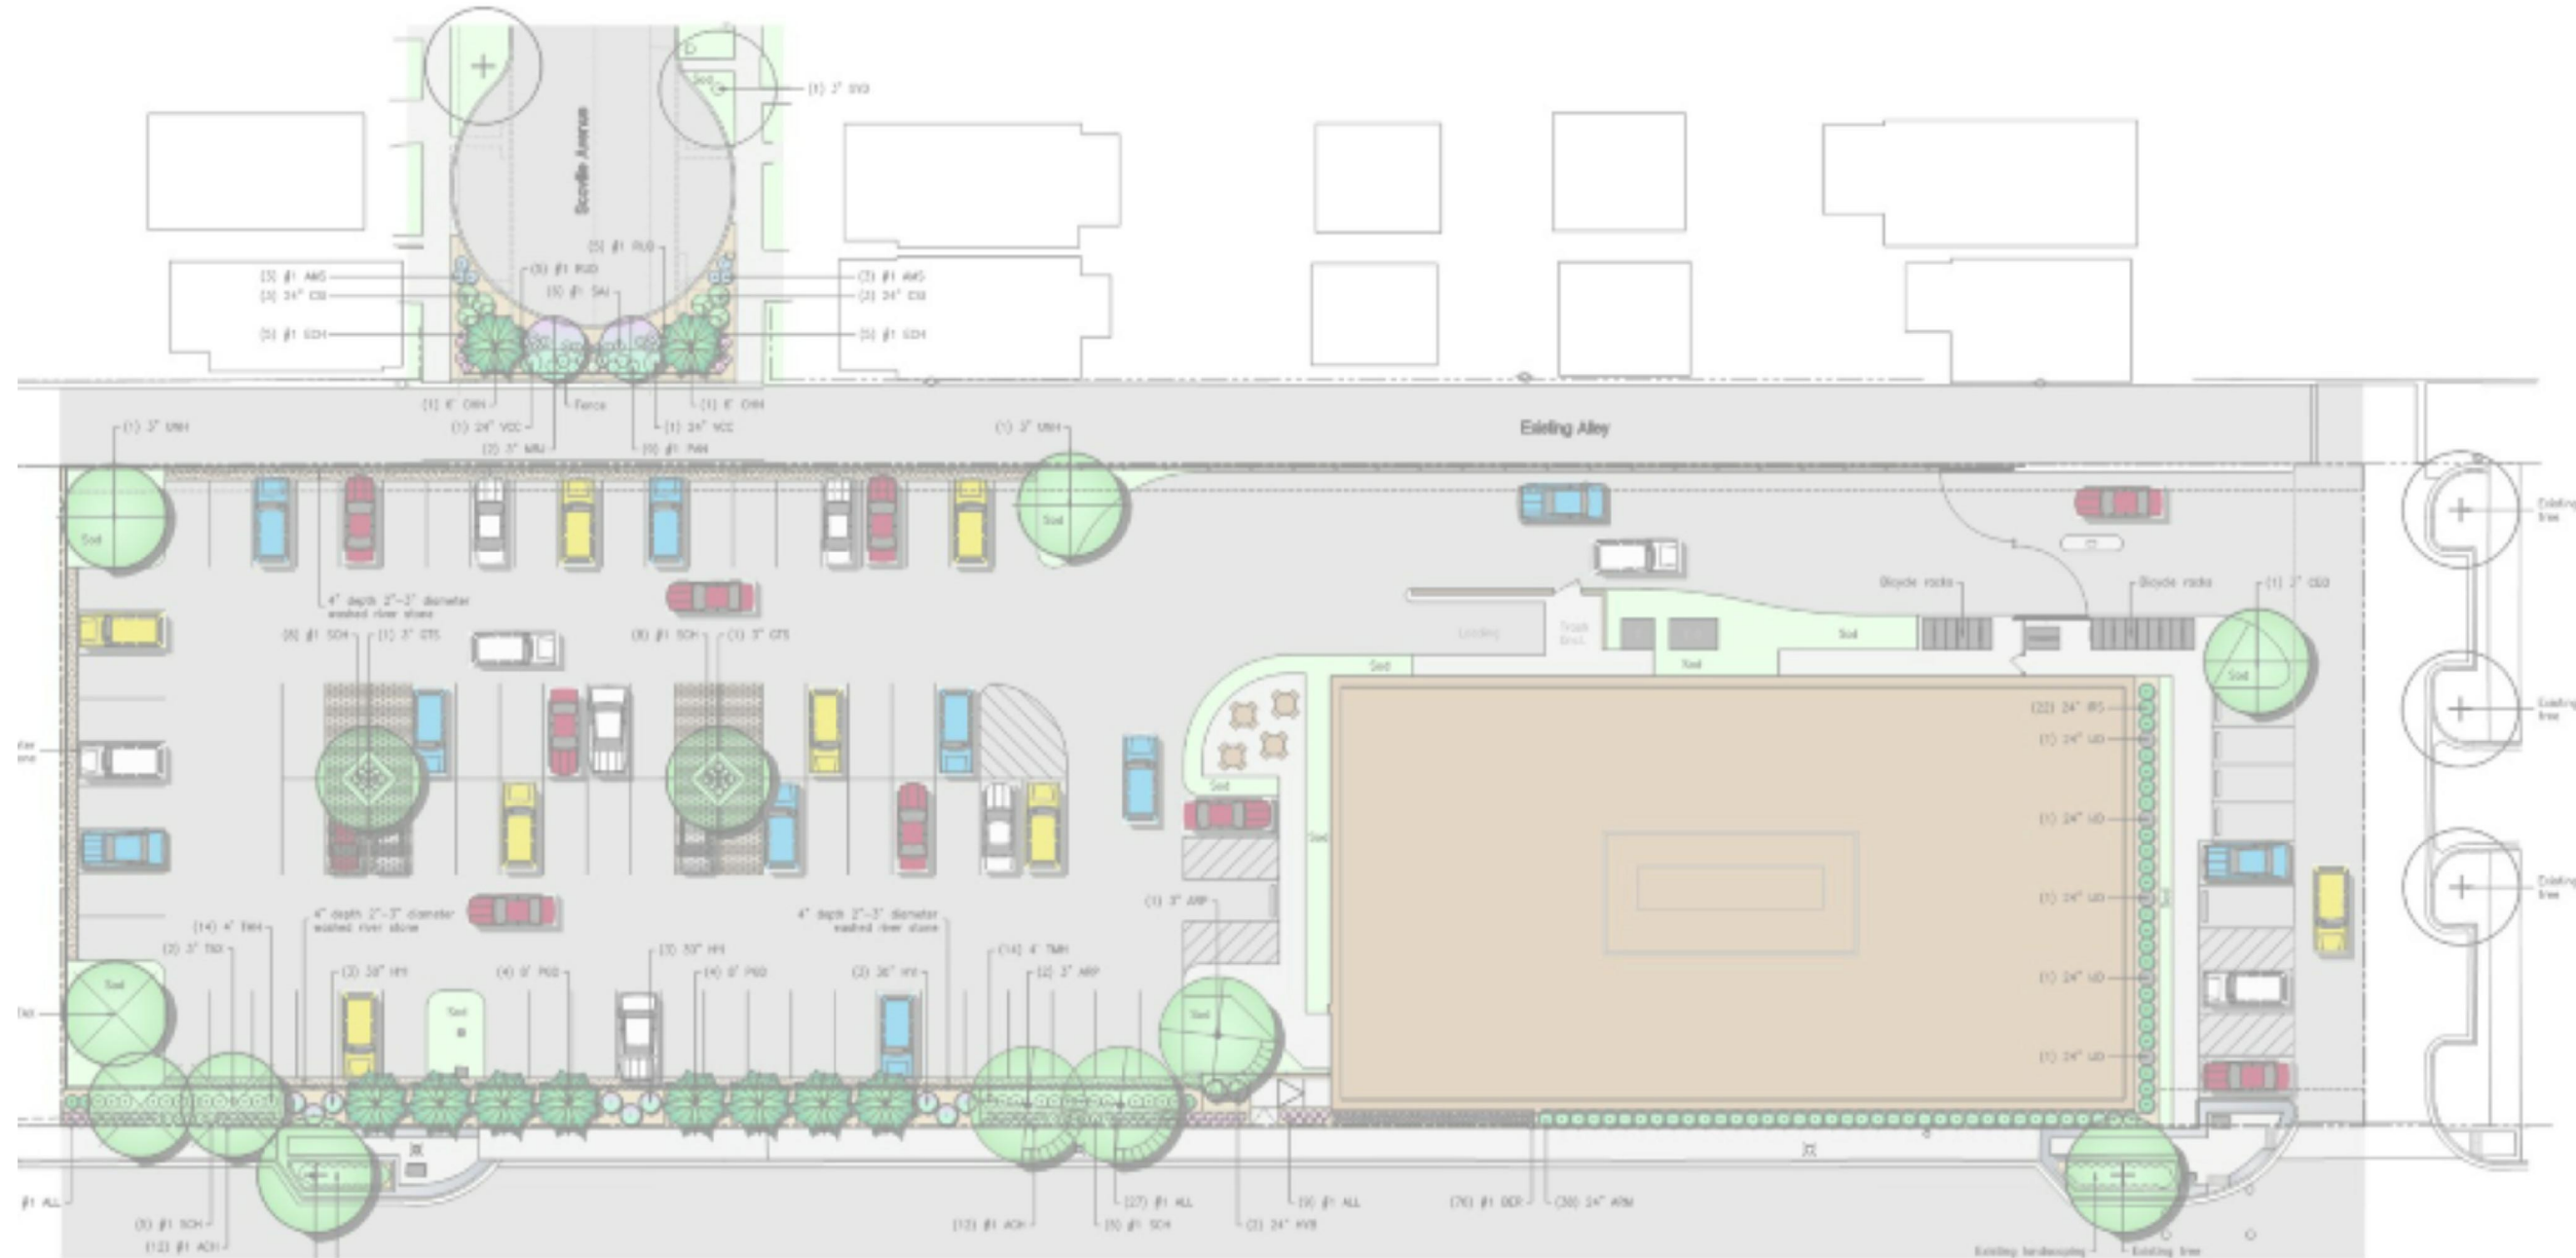

TURANO BAKING COMPANY